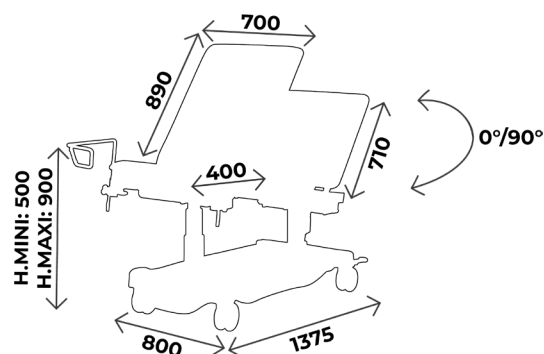

Electric examination couch
OVALIA V2 range
OV2-12-125

CARINA
Medical

CE
ISO 9001
ISO 13485

TECHNICAL DETAILS

- 3 sections examination couch, width 70cm
- Control : Multifonctionnal hand remote
- Adjustment of both backrests :
 - Backrest adjustable with gaz jack
 - Middle gynaecological backrest adjustable with electric jack
- Trendelenburg and anti tredelenburg position in standard
- Flat upholstery with good density 24kg/m², M1 fire retardant class, thickness 5cm
- Frame composed of 2 electronic columns, giving the couch high stability
- Equipped with an examination sheet holder on the head side and a second one under the gynaecological backrest, a stainless steel tray and stirrups
- Shapped base for ideal cleaning, base colour light grey (RAL 7035)
- On 4 wheels diam. 125mm with one brake on each wheel

DIMENSIONS

- Width 70cm
- Adjustable height from 48 to 88cm
- Load capacity : 200kg in dynamic

You may also like :

Ref. **OV2-14-125** : Same as OV2-12-125 but width 80cm

Ref. **OV2-13-125** : Same as OV2-12-125 but multifonctionnal pedal control

Ref. **OV2-15-125** : Same as OV2-12-125 but width 80cm and multifonctionnal pedal control

WHAT YOU NEED TO KNOW

- ✓ Delivery time: 15 days upon receipt of order
- ✓ Warranty : 5 years (1 year for the upholstery)

ACC OVALIA04
Pair of stainless steel rails 25x10
length 780mm for OVALIA V2
3 sections

ACC BATTERIE01
Battery, capacity 20 cycles
(1 cycle = 1x height's up/ down +
1x backrest's up/ down)

ACC BARRILITOV02
Pair of retractable security side
rails for couch width 70cm