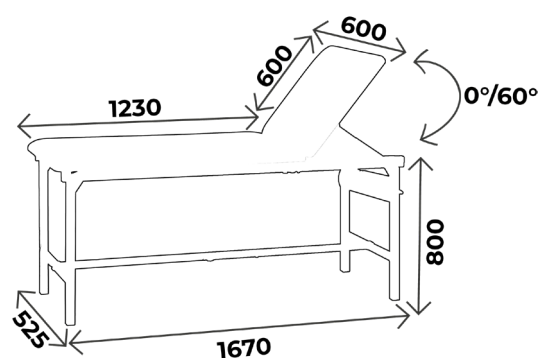

Fixed height examination couch

ECOMAX range

ECOMAX-INO

CARINA
Medical

CE
ISO 9001
ISO 13485

TECHNICAL DETAILS

- 2 sections examination couch, width 60cm
- Adjustable backrest with 2 indexable racks
- Flat upholstery with good density 24kg/m², M1 fire retardant class, thickness 6cm
- Equipped with paper roll holder : possibility to fix it on foot or head side
- Stainless steel structure (**Very resistant over time**)

DIMENSIONS

- Width 60cm
- Height 80cm
- Load capacity : 150kg

WHAT YOU NEED TO KNOW

- ✓ Delivered disassembled (assembly with extra value)
- ✓ Warranty : 5 years (1 year for the upholstery)

ACCESSORIES

ACC 538D16
Pair of clamps diam. 16mm for
ECOMAX range width 60cm

ACC 538
Pair of clamps diam. 14mm
for ECOMAX range width 60cm

ACC 76C
Unit clamp to fix infusion stand
diam. 16mm

ACC 32012
Stainless steel infusion stand
diam. 16mm, 2 plastic hooks,
without clamp

ACC 110
Blood test splint in colour
without clamp, the unit