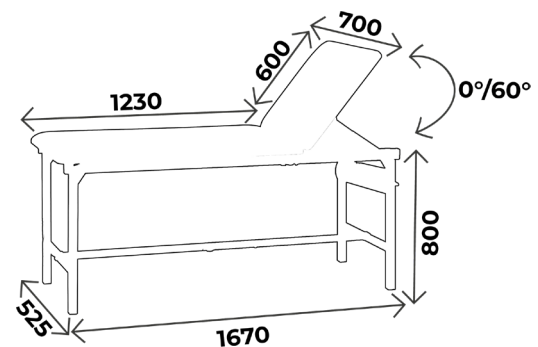

Fixed height examination couch

ECOMAX range

ECOMAX-700

CARINA
Medical

CE
ISO 9001
ISO 13485

TECHNICAL DETAILS

- 2 sections examination couch, width 70cm
- Adjustable backrest with 2 indexable racks
- Flat upholstery with good density 24kg/m², M1 fire retardant class, thickness 6cm
- Equipped with paper roll holder : possibility to fix it on foot or head side
- Epoxy covering, silver colour

DIMENSIONS

- Width 70cm
- Height 80cm
- Load capacity : 150kg

You may also like :

Ref. **ECOMAX** : Same as ECOMAX-700 but width 60cm

WHAT YOU NEED TO KNOW

- ✓ Delivered disassembled (assembly with extra value)
- ✓ Warranty : 5 years (1 year for the upholstery)

ACCESSORIES

ACC 538D16
Pair of clamps diam. 16mm for
ECOMAX range width 60cm

ACC 538-700
Pair of clamps diam. 14mm
for ECOMAX range width 70cm

ACC 76C
Unit clamp to fix infusion stand
diam. 16mm

ACC 32012
Stainless steel infusion stand
diam. 16mm, 2 plastic hooks,
without clamp